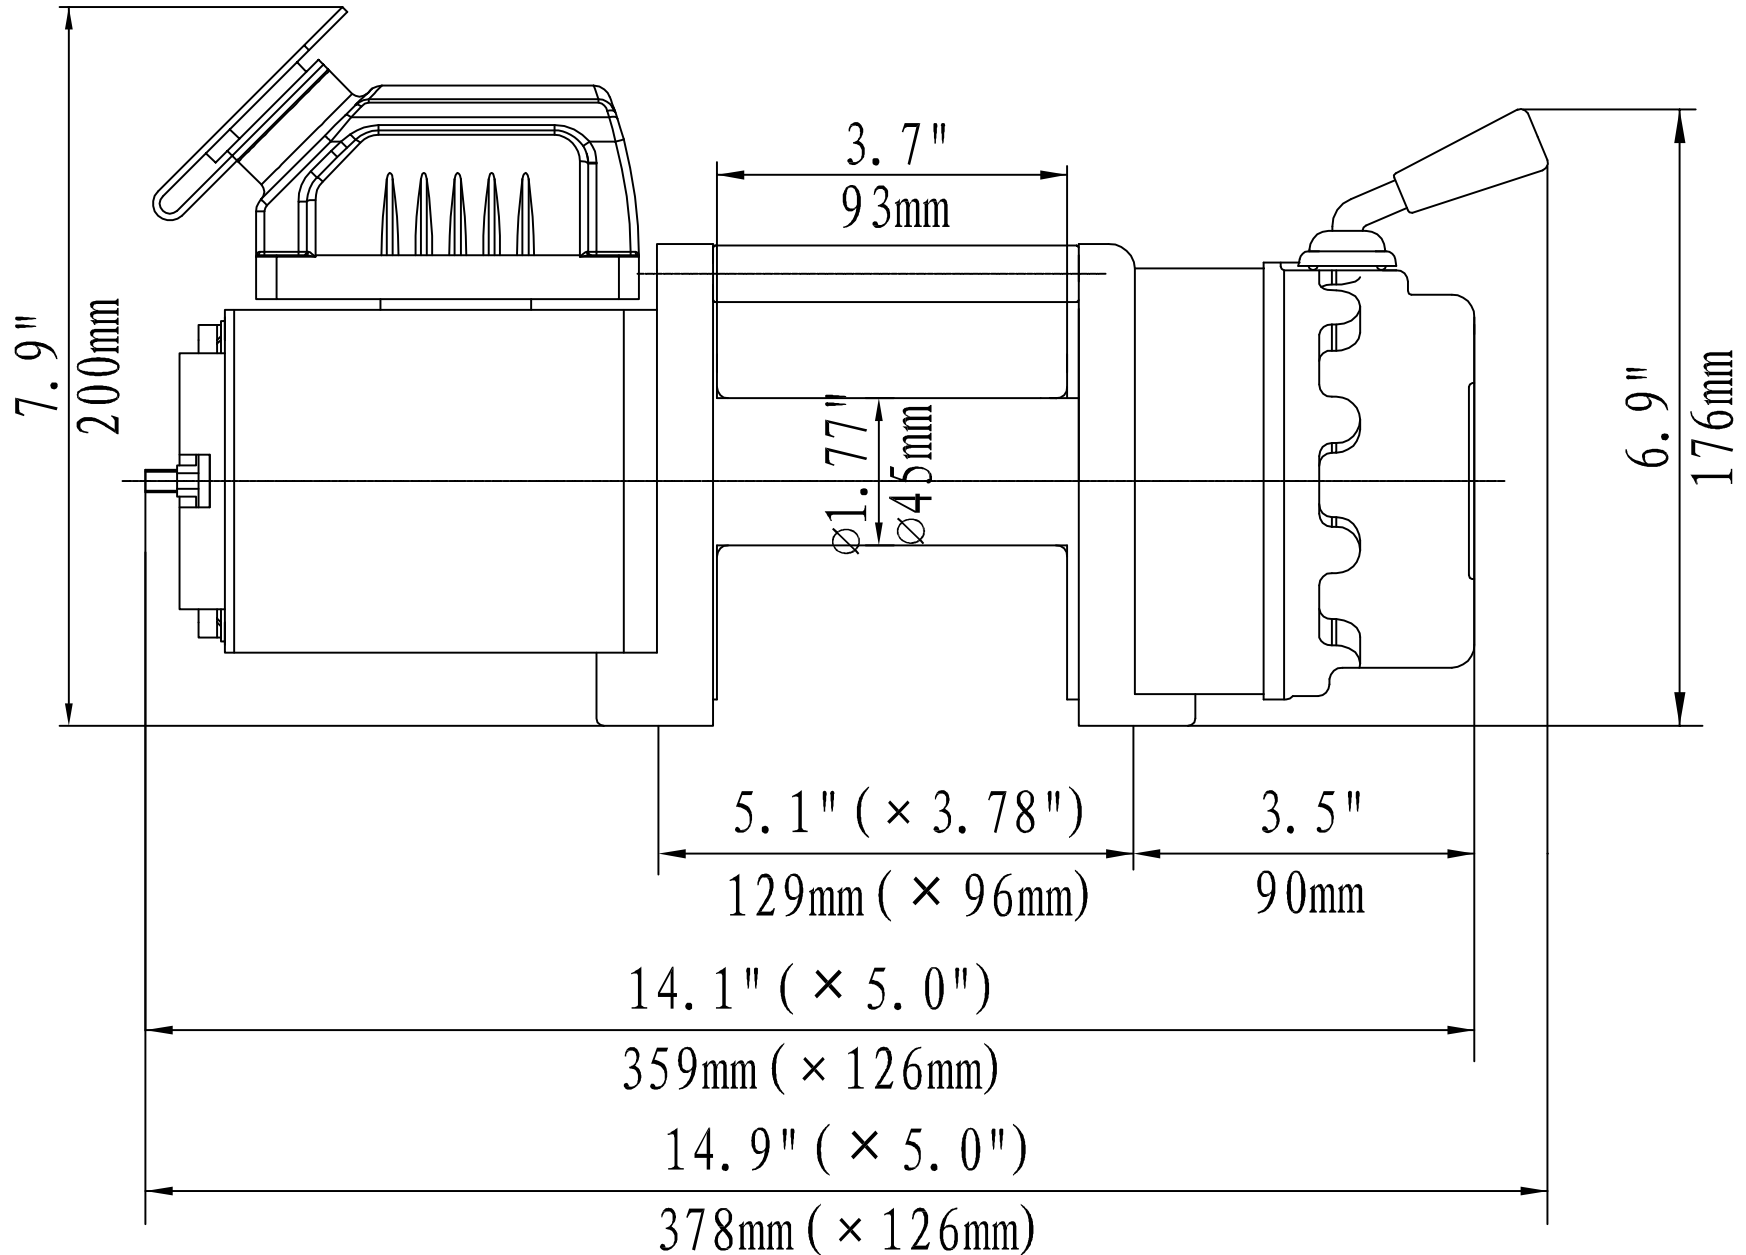

4500 NINJA TECHNICAL DRAWING

VALUE WITHOUT COMPROMISE