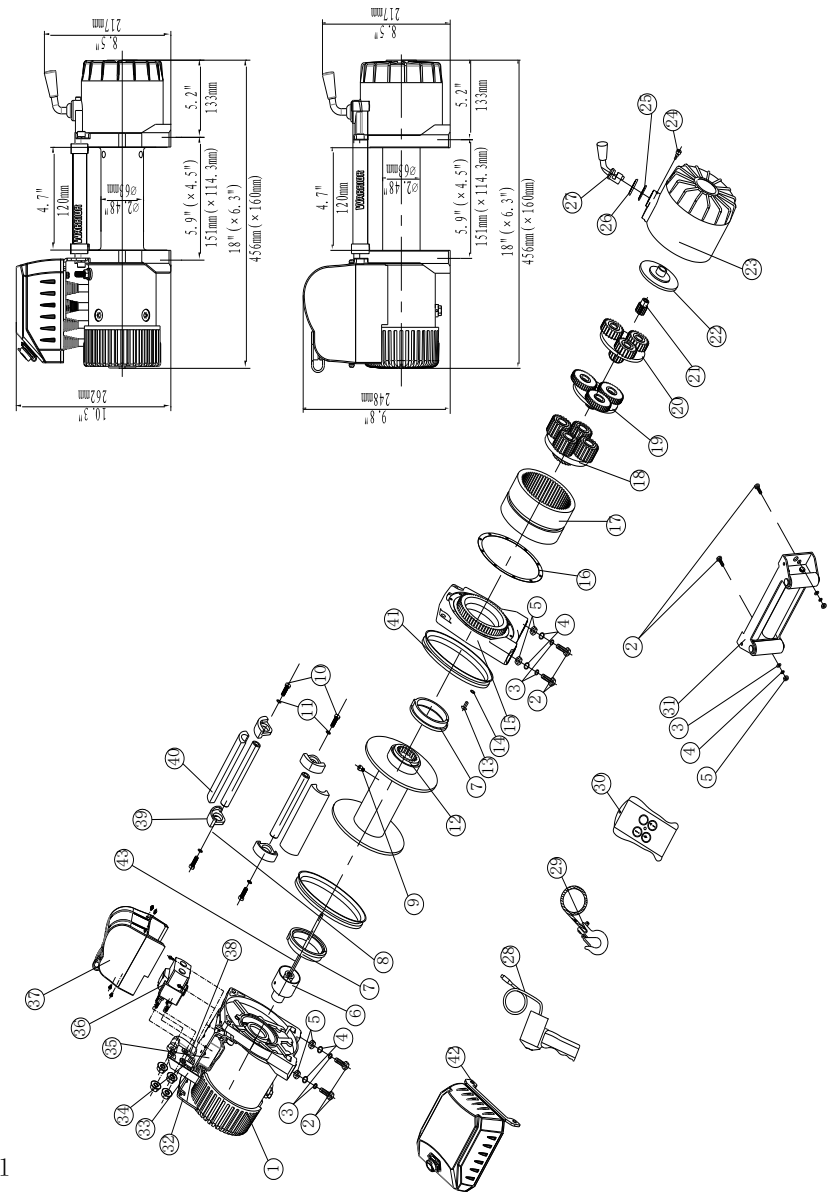

No.	Part #	Qty	Description	Trade	Retail
1	950100	1	Motor Assembly	£ 77.40	£ 108.36
2	95SD0001	6	Cap Screw M10 x 35	£ 1.48	£ 2.80
3	95SD0002	6	Lock Washer Φ10	£ 1.48	£ 2.80
4	95SD0003	6	Think Flat Washer Φ10	£ 1.48	£ 2.80
5	95SD0004	6	Hex Flange Nut M10	£ 0.74	£ 1.40
6	1200200	1	Break / Shaft Assembly	£ 28.12	£ 53.20
7	1200005	2	Bushing—Drum	£ 1.48	£ 2.80
8	95SD0006	2	Tie Bar	£ 3.55	£ 6.72
9	95SD0007	1	Screw M8 x 10	£ 0.74	£ 1.40
10	95SD0008	4	Think Flat Washer Φ8	£ 0.74	£ 1.40
11	95SD0009	4	Cap Screw M8 x 30	£ 0.74	£ 1.40
12	95SD0300	1	Drum Assembly	£ 13.17	£ 24.92
13	95SD0010	8	Screw M5 x18	£ 0.74	£ 1.40
14	95SD0011	8	Lock Washer Φ5	£ 0.74	£ 1.40
15	1200012	1	End Bearing	£ 7.10	£ 13.44
16	95SD0013	1	Gasket	£ 0.74	£ 1.40
17	95SD0014	1	Gear—Ring	£ 34.04	£ 64.40
18	95SD0400	1	Gear Carrier Assembly (Input)	£ 7.40	£ 14.00
19	95SD0500	1	Gear Carrier Assembly (Intermediate)	£ 10.36	£ 19.60
20	95SD0600	1	Gear Carrier Assembly (Output)	£ 19.39	£ 36.68
21	95SD0015	1	Gear—Input Sun	£ 0.74	£ 1.40
22	95SD0016	1	Trust Washer	£ 1.48	£ 2.80
23	95SD0017	1	Gear—Housing	£ 10.36	£ 19.60
24	95SD0018	1	Clutch Screw	£ 0.74	£ 1.40
25	95SD0019	1	Ring Seals	£ 0.74	£ 1.40
26	95SD0020	1	Clutch Cover	£ 0.74	£ 1.40
32	95SD0022	1	Mounting Play	£ 5.18	£ 9.80
33	95SD0023	1	Connecting Piece	£ 3.70	£ 7.00
34	95SD0024	1	Connecting Piece	£ 3.70	£ 7.00
35	95SD1300	1	Wireless Switch Receiver	£ 18.65	£ 35.28
38	95SD0025	1	Connecting Piece	£ 0.74	£ 1.40
39	1200026	4	Connecting Block	£ 0.74	£ 1.40
40	95SD0027	2	Connecting Rod Sets	£ 9.03	£ 17.08
41	95SD0028	2	Ring Seals	£ 0.74	£ 1.40
42	95SD1600	1	Control Assembly	£ 71.04	£ 134.40
43	95SD0029	1	Six angle bar	£ 0.74	£ 1.40